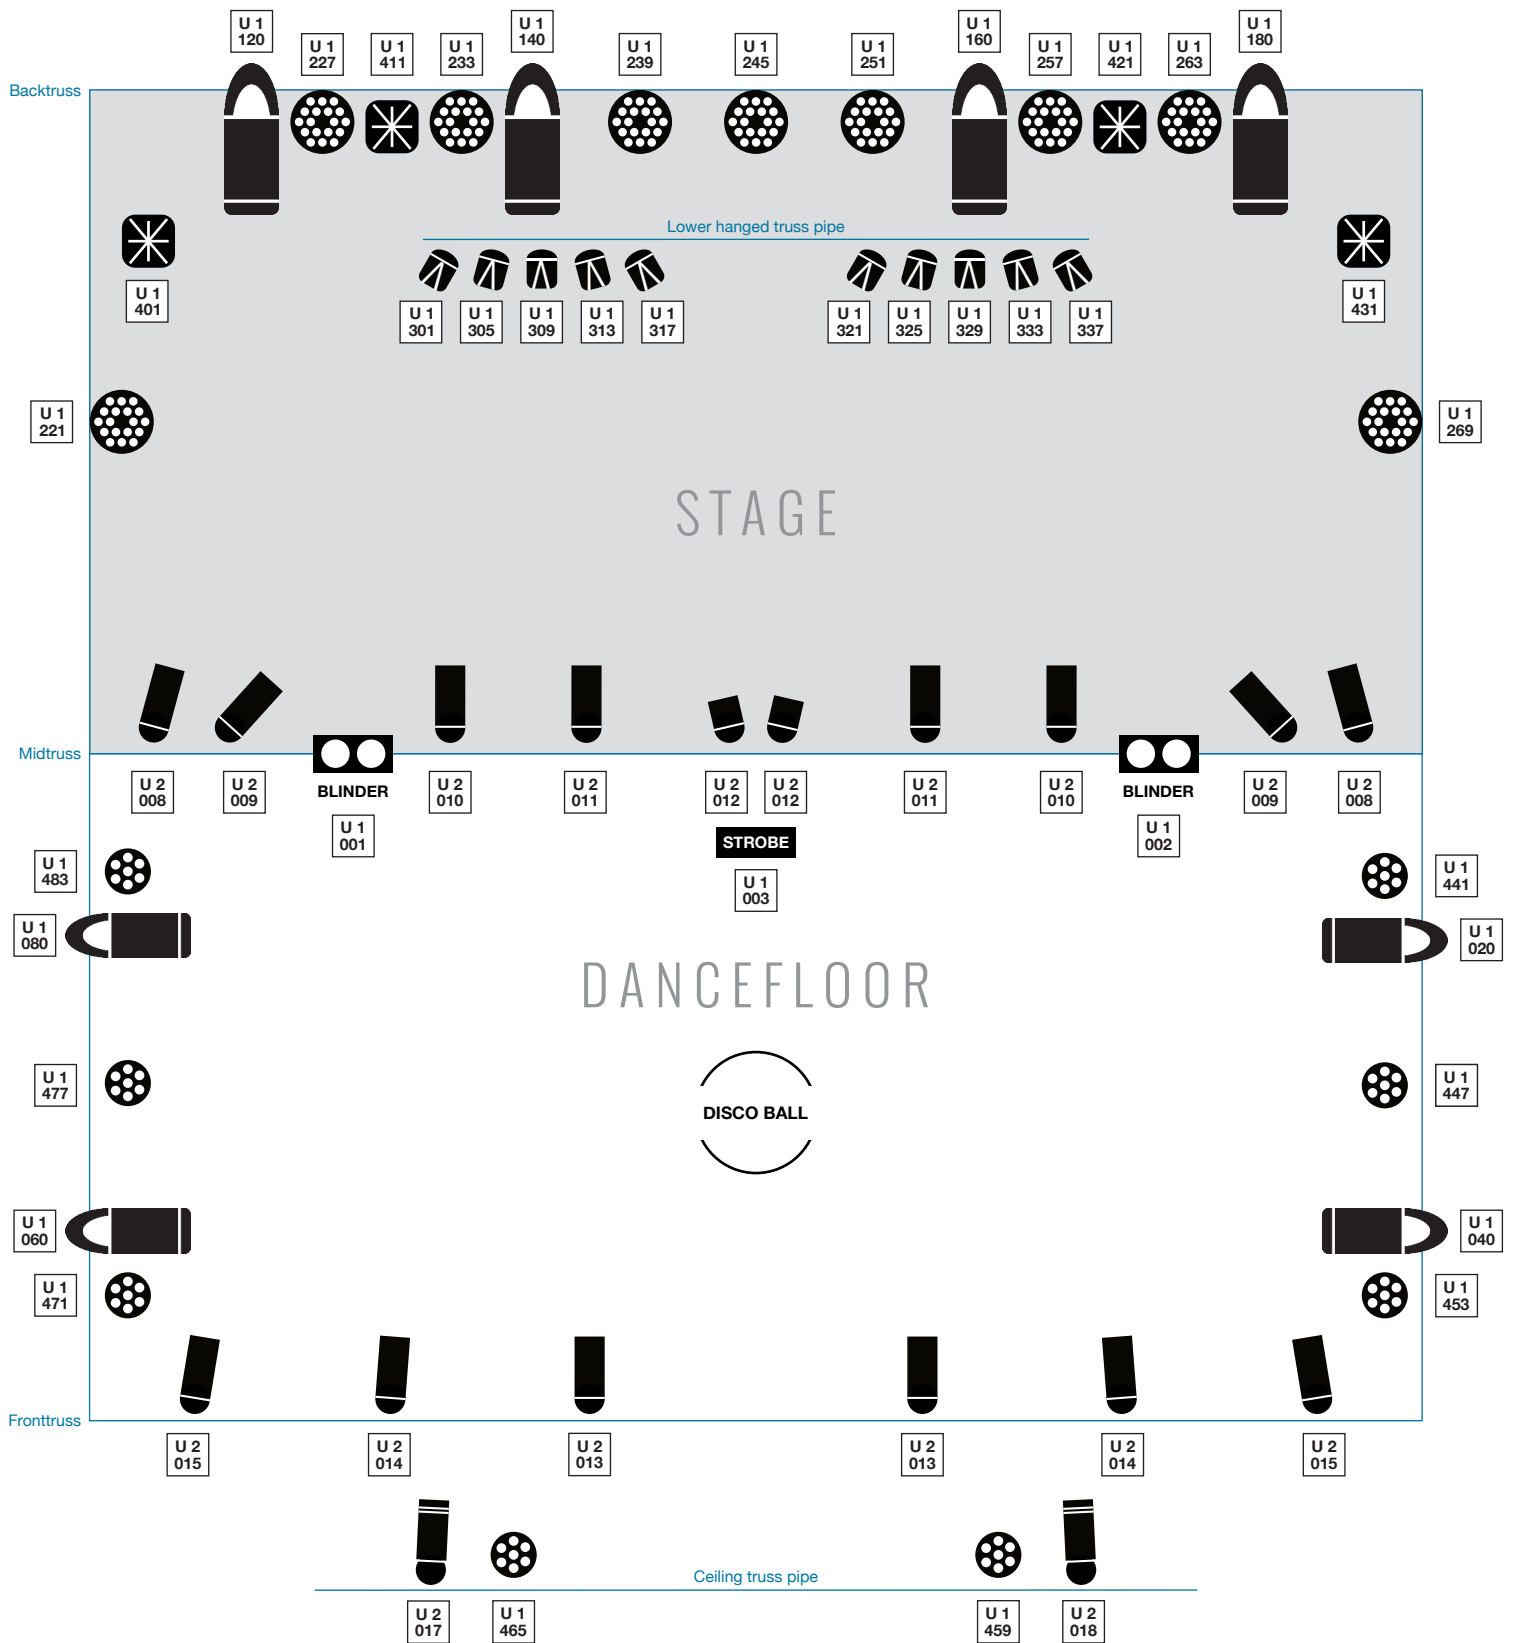

LIGHT PLOT GARE DE LION

Contact: Oliver Wiesendanger (+41 78 712 11 00, gleisbau@garedelion.ch)
Last update: 2019-04

PAR 64 (500W, MFL)	High End Technobeam (375W)	Showtec Compact Par 18 MKII (60W)
PAR 56 (300W, spot)	ADJ Inno Scan HP (108W)	Cameo LED Flat Par (25W)
Stairville CB-100 LED Pinspot (35W)	Strand Prelude 16/30 Profiler (650W)	Cameo CL Mover LED (30W)