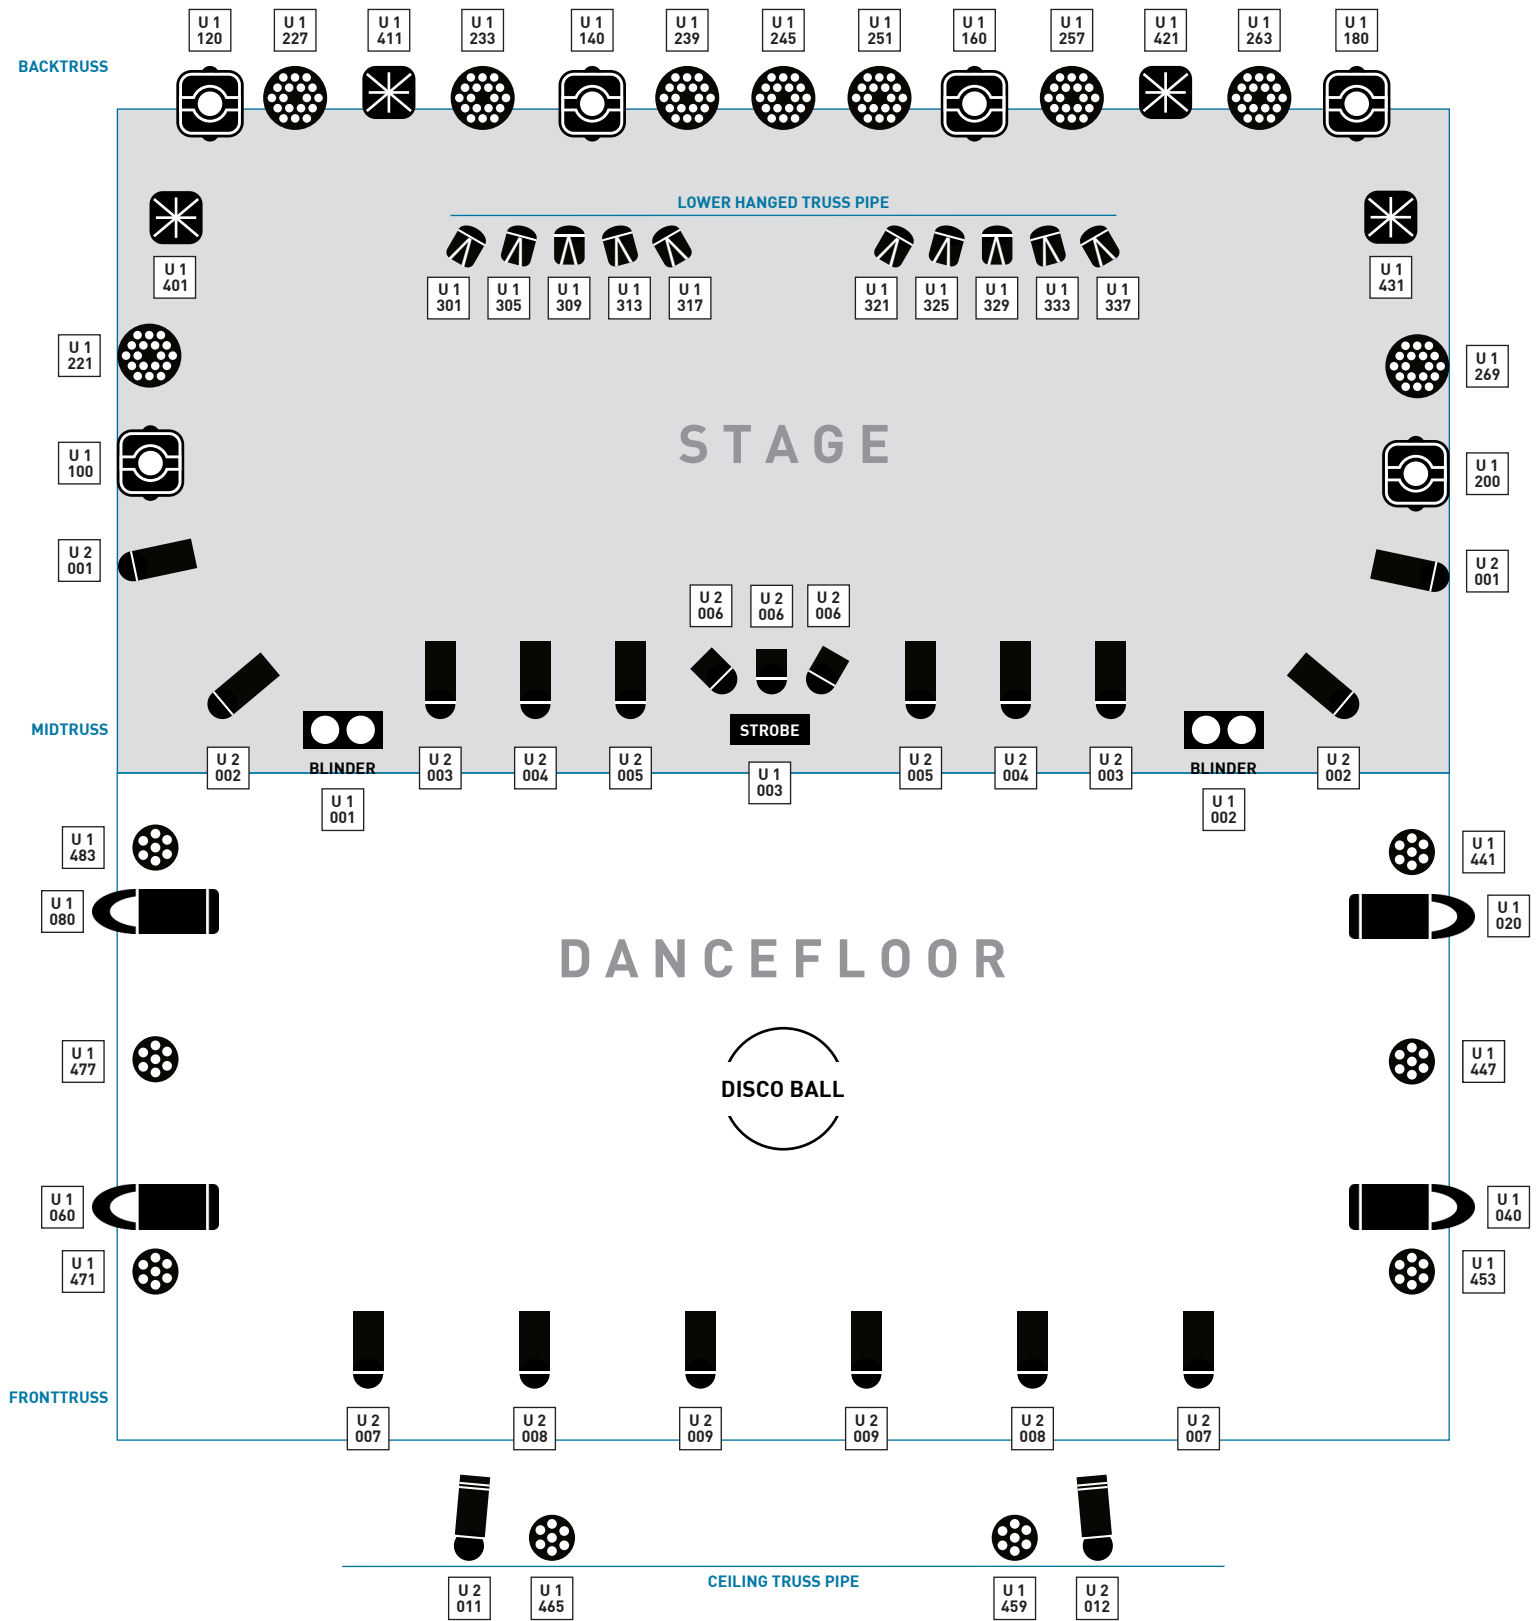

LIGHT PLOT GARE DE LION

2020-09

CONTACT OLIVER WIESENDANGER | GLEISBAU@GAREDELION.CH

PAR 64 (500W, MFL)	MARTIN RUSH MH 1 PROFILE PLUS (350W)	SHOWTEC COMPACT PAR 18 MKII (60W)
PAR 56 (300W, SPOT)	ADJ INNO SCAN HP (108W)	CAMEO LED FLAT PAR (25W)
STAIRVILLE CB-100 LED PINSPOT (35W)	STRAND PRELUDE 16/30 PROFILER (650W)	CAMEO CL MOVER LED (30W)